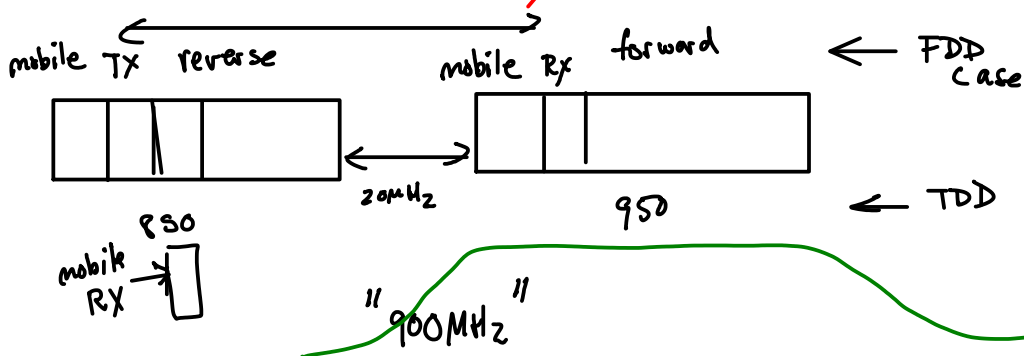

Lecture 9

Seoul 100 m
 femtocells
 picocells
 nanocells
 macrocells 20km.

PAIRED SPECTRUM

TDMA

GSM

200kHz

channels
w/ 8 users

CDMA

Qualcomm IS95

Channels

64 users