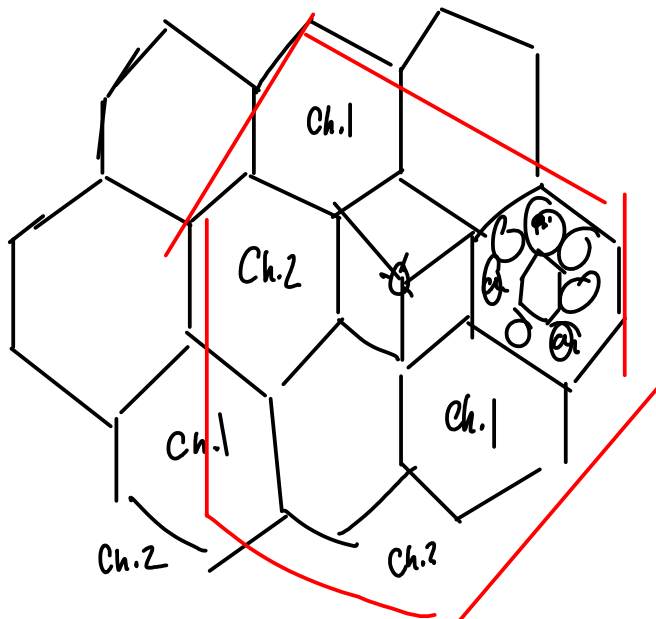

Lecture 9

Seoul 100 m
 femtocells
 picocells
 nanocells
 macrocells 20km.

PAIRED SPECTRUM

TDMA

GSM

200kHz

channels
w/ 8 users

CDMA

Qualcomm IS95

Channels

64 users