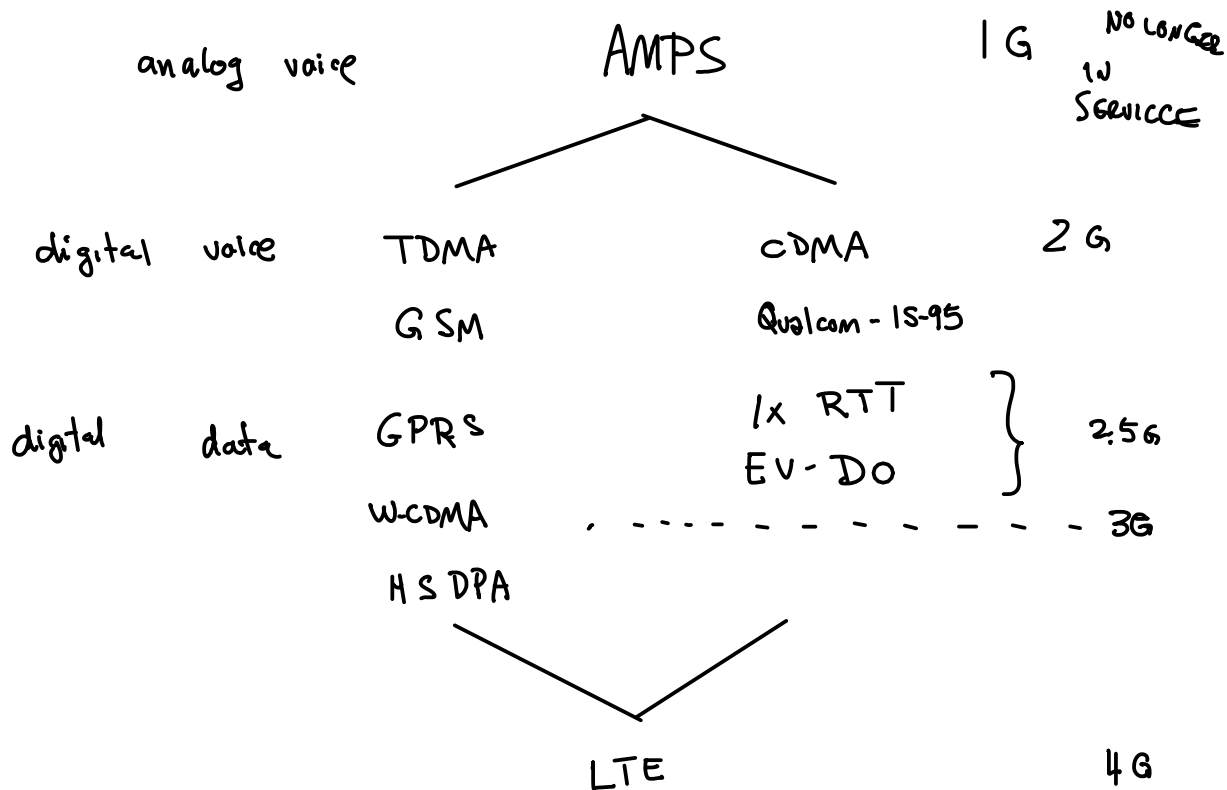

Lecture 9

Seoul 100 m
 femtocells
 picocells
 nanocells
 macrocells 20km.

PAIRED SPECTRUM

TDMA

GSM

200kHz

channels
w/ 8 users

CDMA

Qualcomm IS95

Channels

64 users