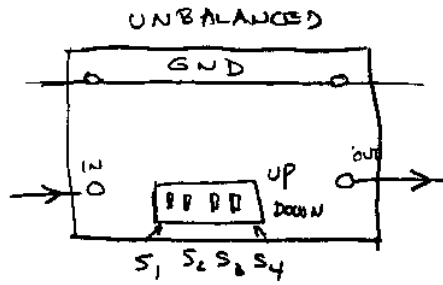

LIVE SIMULATORS

ELEX 3525

SWITCH TRUTH TABLES

S_1	S_2	S_3	S_4	SERIES R
X	X	X	U	40Ω
X	X	U	D	80Ω
X	U	D	D	120Ω
U	D	D	D	160Ω
D	D	D	D	$\infty \Omega$

BALANCED

S_1	S_2	S_3	S_4	SERIES R
U	X	X	X	0Ω
D	U	X	X	30Ω
D	D	U	X	60Ω
D	D	D	U	90Ω
D	D	D	D	120Ω

U = UP

D = DOWN

X = DON'T CARE